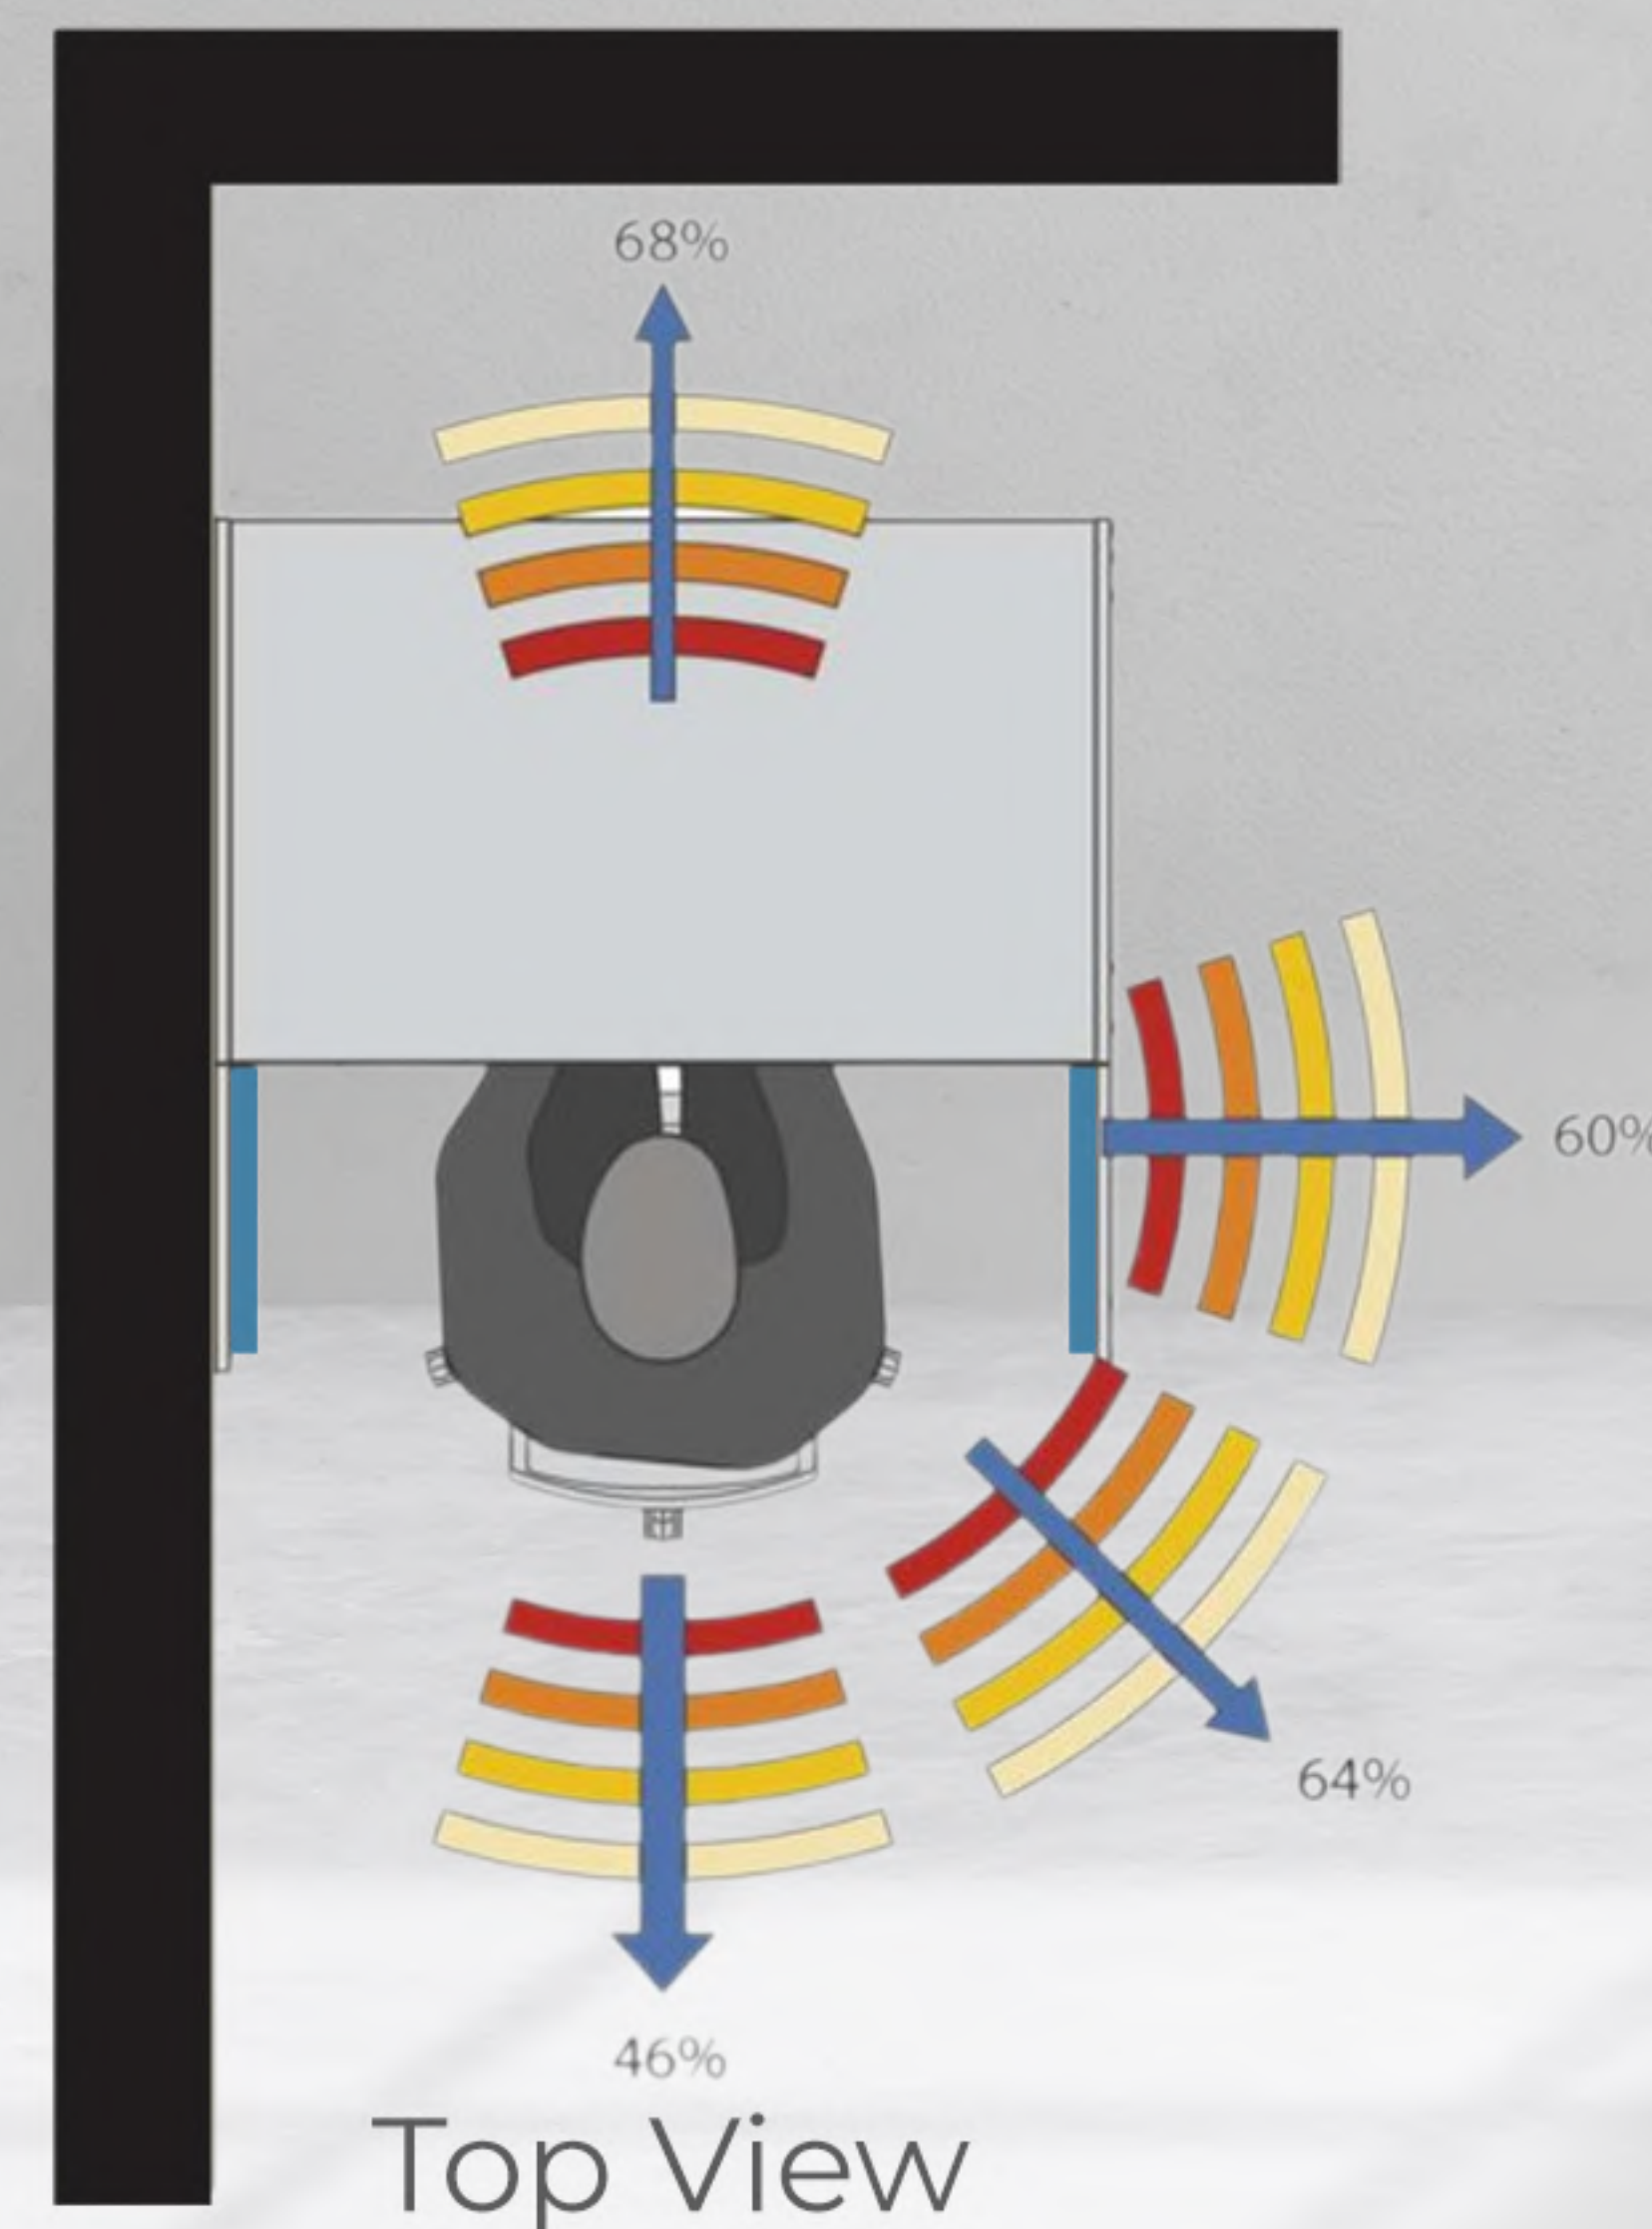

PRIVACY IMPROVEMENT

BlockAid has been acoustically tested and shows a notable increase in privacy for the user by substantially reducing what can be deciphered or understood by those on the outside.