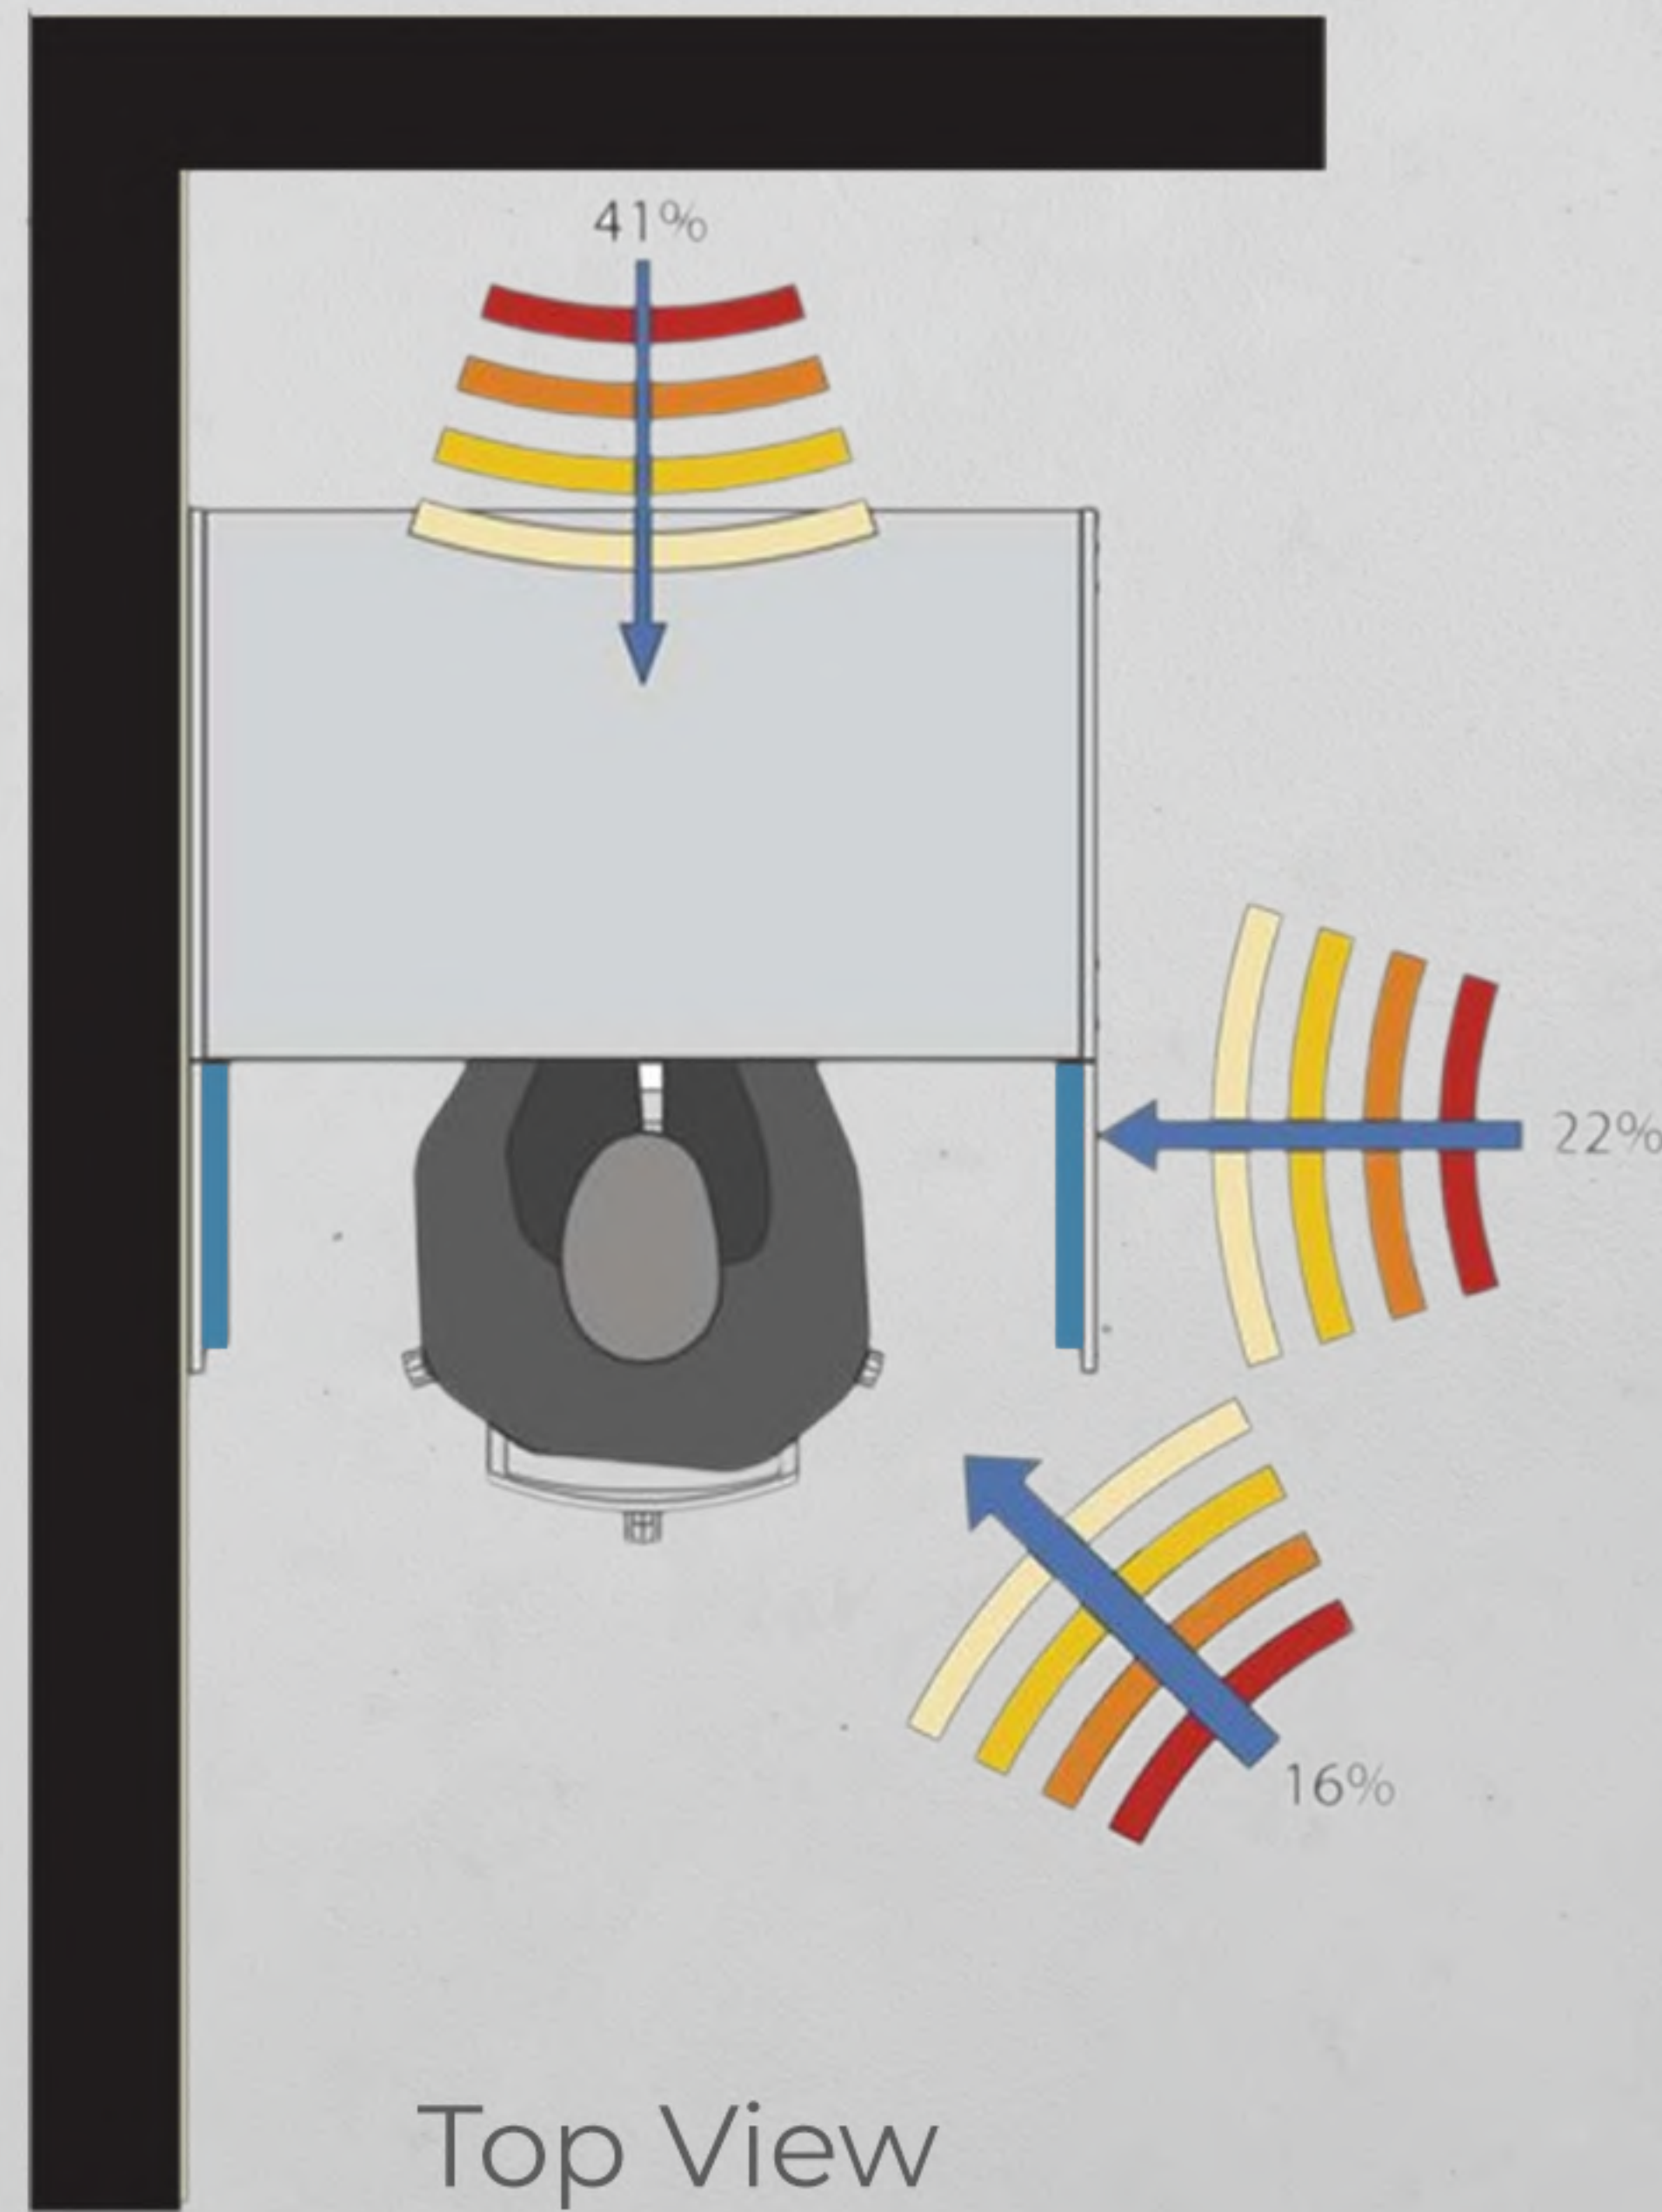

These booths are ideal for virtual meetings and concentrative work.

BLOCKAID RANGE

DIMENSIONS:

BLOCKAID RANGE

BlockAid:
W1200 x L1350 x H1800

REDUCED DISTRACTION

In testing, BlockAid has shown a notable reduction in distraction for the user. This is achieved by reducing the entry point of sound from the surrounding environment due to the high level of sound isolation incorporated in the design.